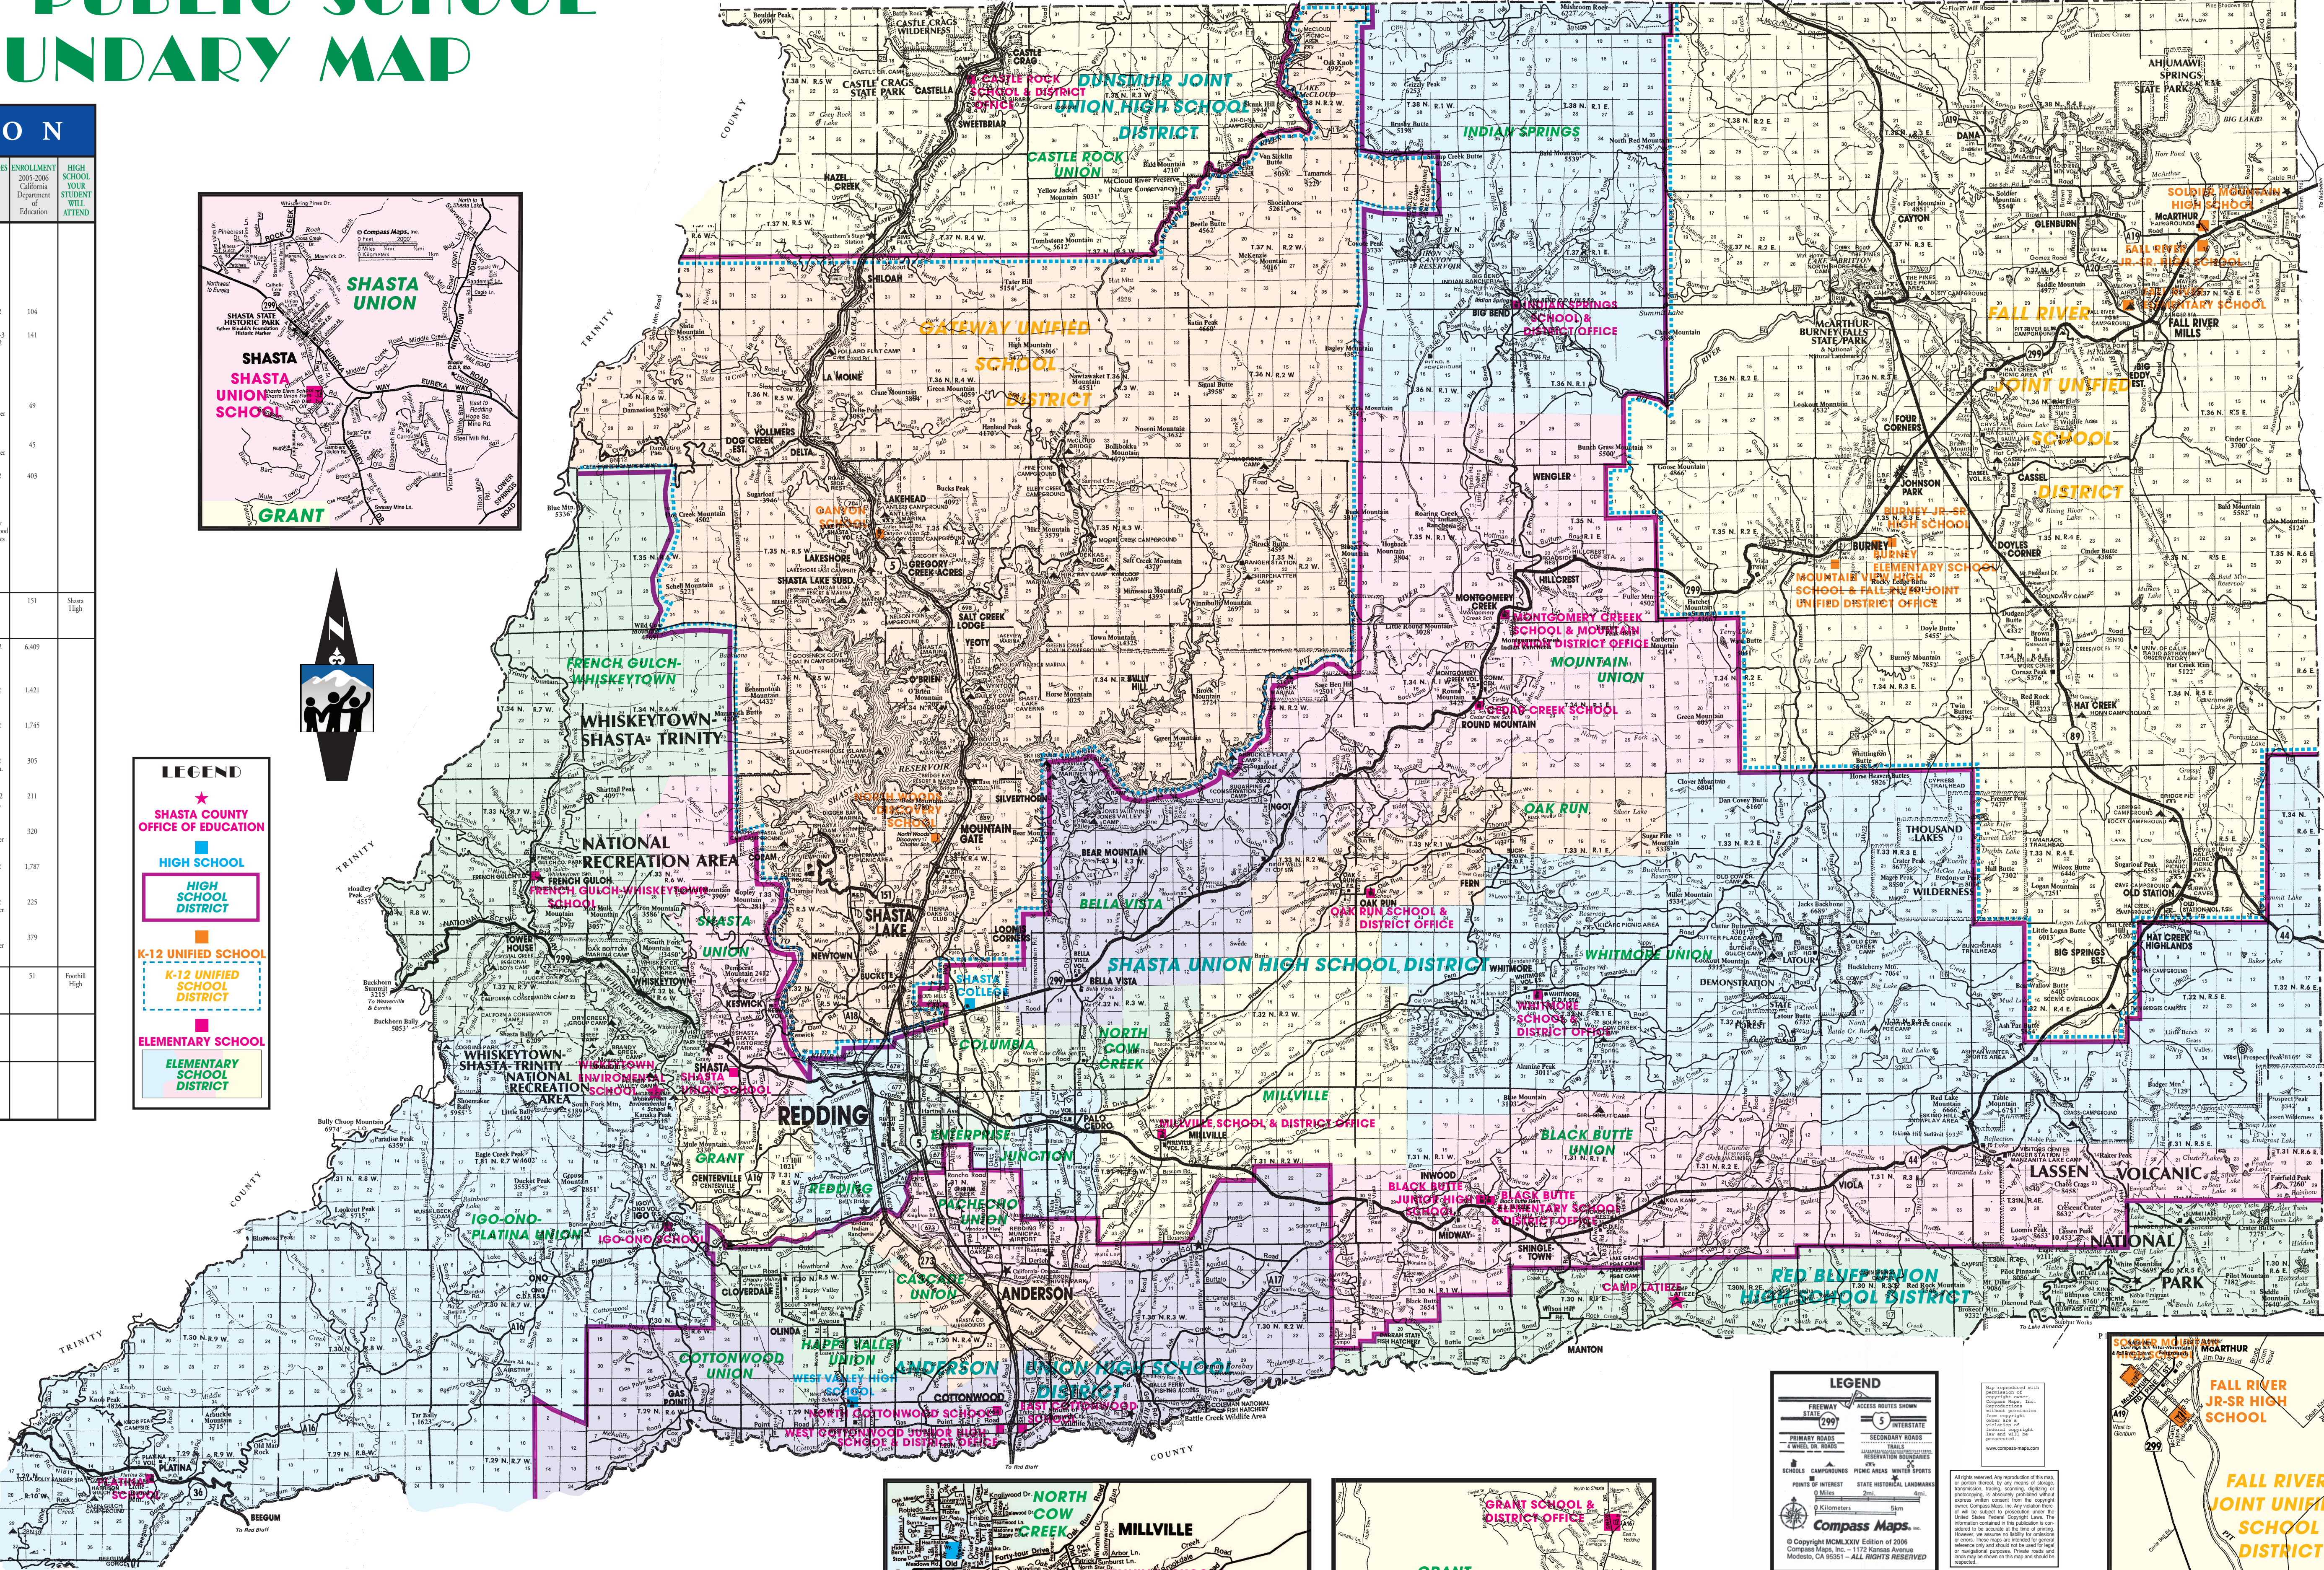

LEGEND

- ★ SHASTA COUNTY OFFICE OF EDUCATION
- HIGH SCHOOL
- HIGH SCHOOL DISTRICT
- K-12 UNIFIED SCHOOL
- K-12 UNIFIED SCHOOL DISTRICT
- ELEMENTARY SCHOOL
- ELEMENTARY SCHOOL DISTRICT